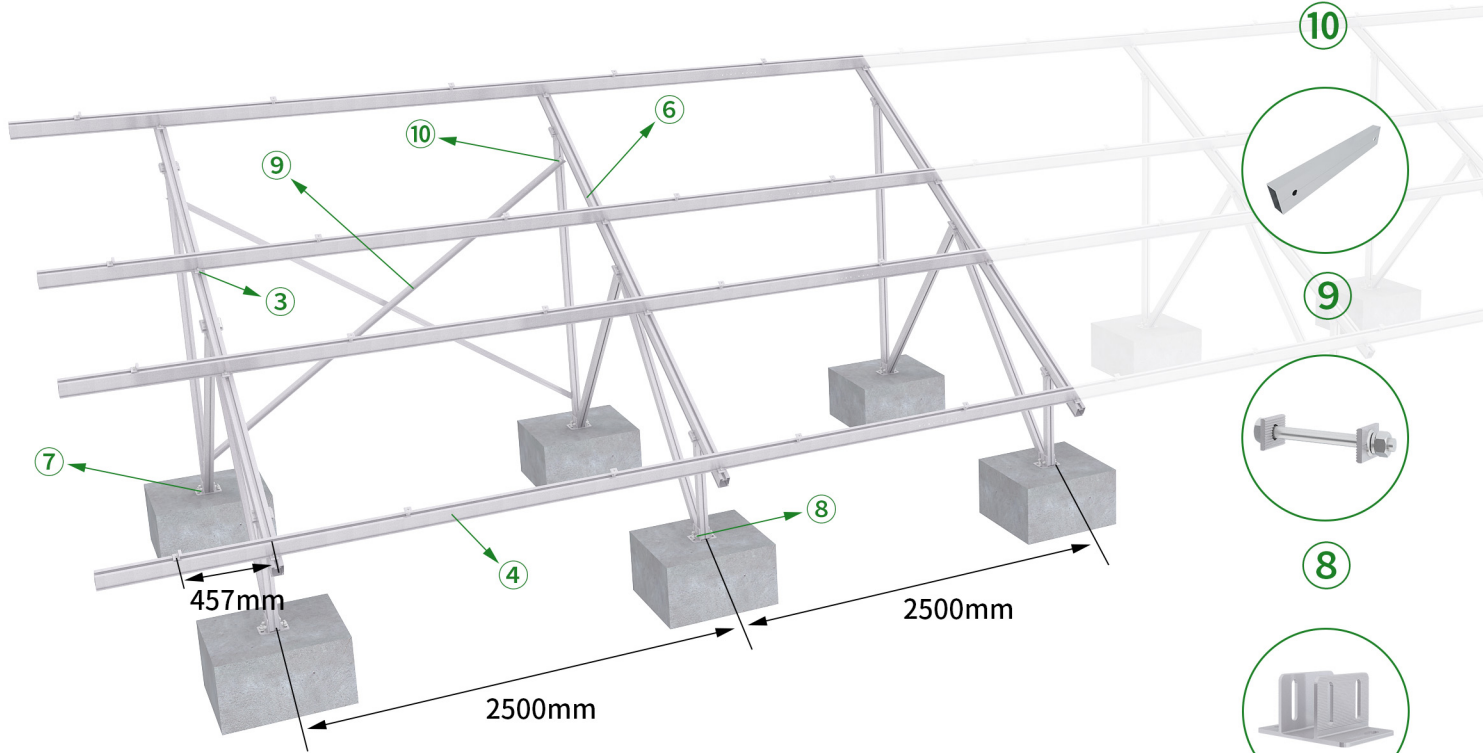

2 x 16 módulos

10

9

8

7

1

2

3

4

5

6

ItemName	Quantity	
① End Clamp 35 Kit	8 pcs	
② Inter Clamp 35 Kit	60 pcs	
③ C Clamp Kit	64 pcs	
④ Rail 105 L4800	20 pcs	
⑤ Splice Kit for Rail 105	16 pcs	
⑥ Pre-assembled Bracket 30°	8 sets	
Anchor Plate Kit	⑦ Anchor Plate	16 pcs
	⑧ Bolt Kit M12*96	32 pcs
Back diagonal kit	⑨ Back diagonal bar	4 pcs
	⑩ Bolt Kit M10*80	8 pcs