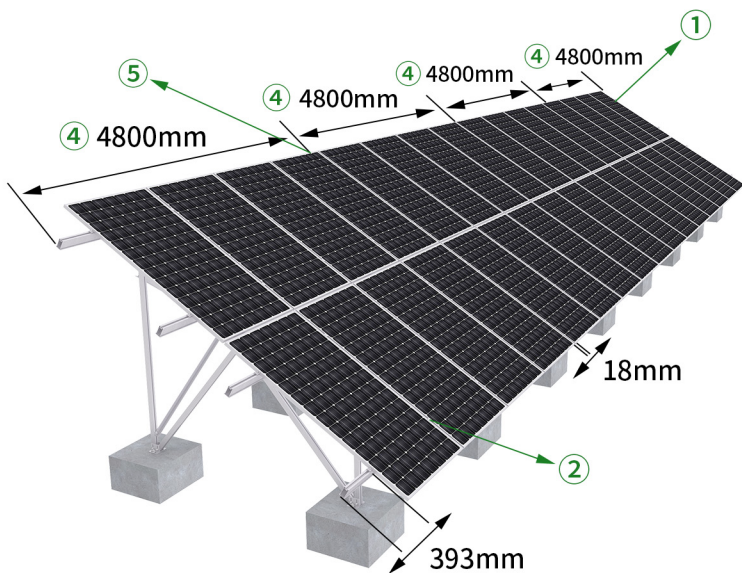

2 x 16 módulos

10

9

8

7

1

2

3

4

5

6

ItemName	Quantity	
① End Clamp 35 Kit	8 pcs	
② Inter Clamp 35 Kit	60 pcs	
③ C Clamp Kit	64 pcs	
④ Rail 105 L4800	20 pcs	
⑤ Splice Kit for Rail 105	16 pcs	
⑥ Pre-assembled Bracket 30°	8 sets	
Anchor Plate Kit	⑦ Anchor Plate	16 pcs
	⑧ Bolt Kit M12*96	32 pcs
Back diagonal kit	⑨ Back diagonal bar	4 pcs
	⑩ Bolt Kit M10*80	8 pcs