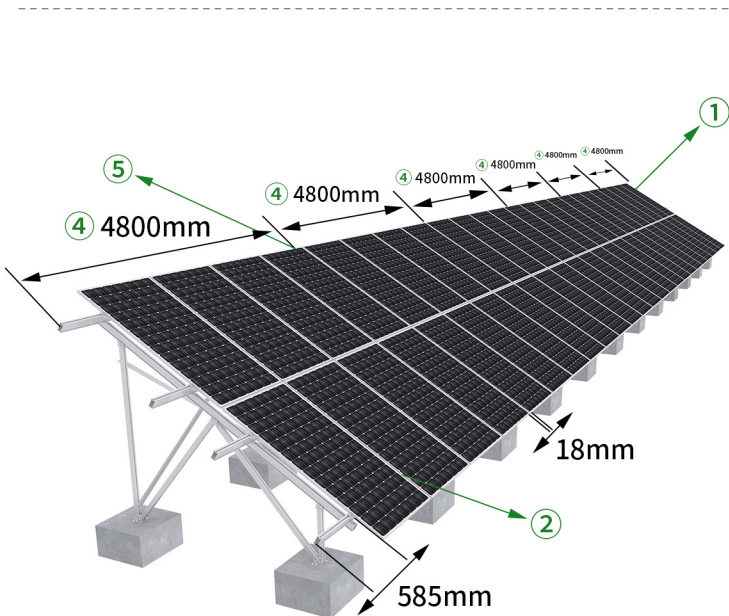

# 2 x 24 módulos

10

9

8

7

1

2

3

4

5

6

ItemName	Quantity	
① End Clamp 35 Kit	8 pcs	
② Inter Clamp 35 Kit	92 pcs	
③ C Clamp Kit	96 pcs	
④ Rail 105 L4800	24 pcs	
⑤ Splice Kit for Rail 105	20 pcs	
⑥ Pre-assembled Bracket 30°	12 sets	
Anchor Plate Kit	⑦ Anchor Plate	48 pcs
	⑧ Bolt Kit M12*96	96 pcs
Back diagonal kit	⑨ Back diagonal bar	6 pcs
	⑩ Bolt Kit M10*80	12 pcs