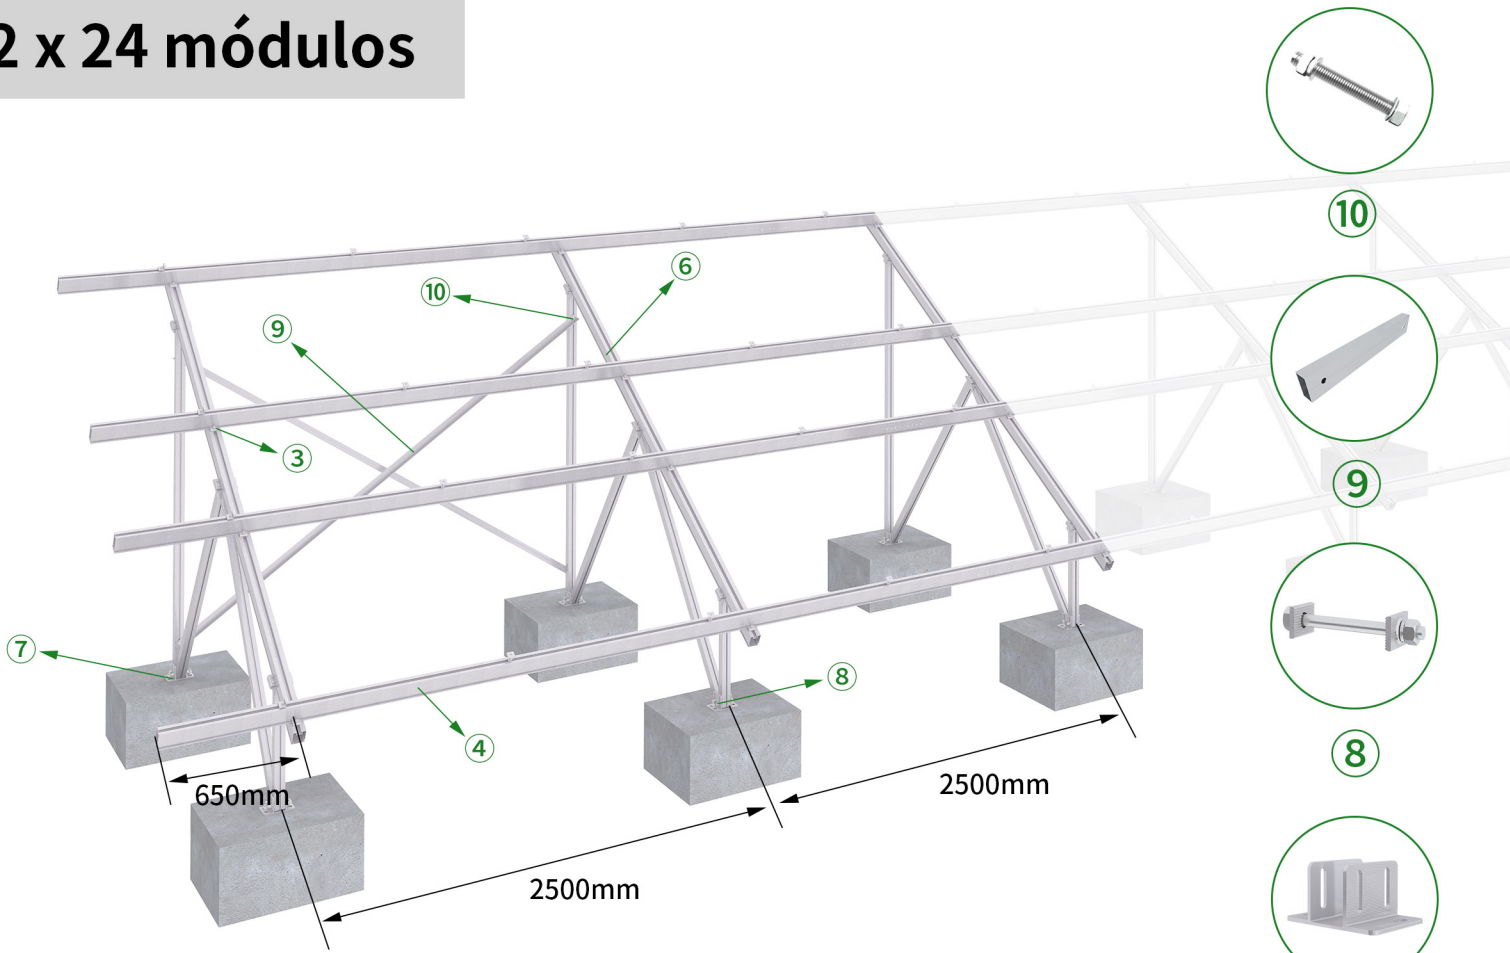

# 2 x 24 módulos

10

9

8

7

1

2

3

4

5

6

ItemName	Quantity	
① End Clamp 35 Kit	8 pcs	
② Inter Clamp 35 Kit	92 pcs	
③ C Clamp Kit	96 pcs	
④ Rail 105 L4800	24 pcs	
⑤ Splice Kit for Rail 105	20 pcs	
⑥ Pre-assembled Bracket 30°	12 sets	
Anchor Plate Kit	⑦ Anchor Plate	48 pcs
	⑧ Bolt Kit M12*96	96 pcs
Back diagonal kit	⑨ Back diagonal bar	6 pcs
	⑩ Bolt Kit M10*80	12 pcs